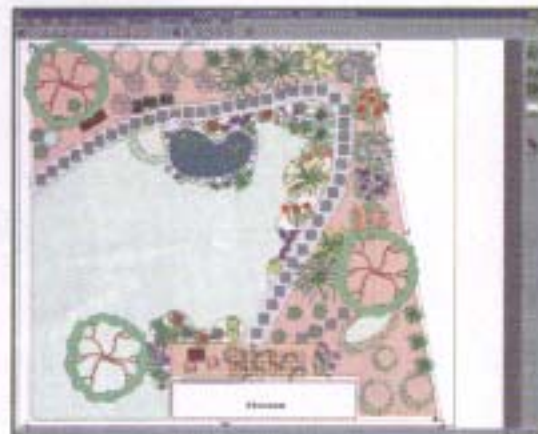

Softkey International, Inc.
P.O. Box 629000
El Dorado Hills, CA 95762-9983

**Do you have great dreams for your yard or garden?
LandDesigner will help make them come true!**

*See how
inside!*